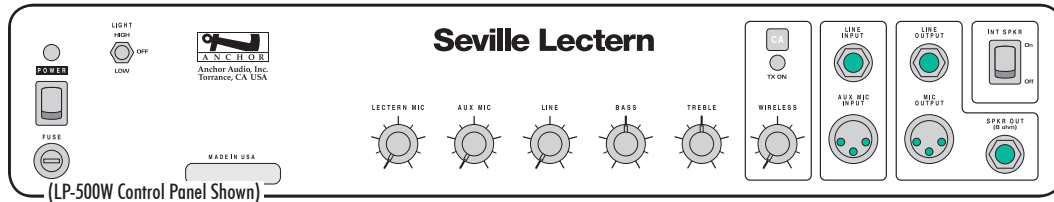

Seville Lectern System

Portable Lectern Sound System Specifications

Advancing Technology

The Seville lectern brings an air of strength and integrity to any presentation. With its built-in sound system and rich oak finish, the Seville is at home on stage, in an elegant hotel or in the university auditorium. The wireless model allows the presenter to use a projector or white board with a hands free microphone.

SEVILLE TECHNICAL SPECIFICATIONS

Rated Power Output	70W continuous
Max SPL @ Rated Power	107 dB @ 1 meter
Frequency Response	65 Hz – 15 KHz
AC Power Reqs.	110 – 125 Volts AC, 50/60 Hz 210 – 240 Volts AC, 50/60 Hz (40 VA nominal, 120 VA max)
Speaker Type	6.5 inch woofer, high-output tweeter
Dimensions (HWD)	49 x 24 x 21" / 125 x 61 x 53 cm
Weight	122 pounds / 55 Kg

SENSITIVE 18" GOOSENECK ELECTRET MICROPHONE FOR CLEAR VOICE PROJECTION

SHOCK-ABSORBING MICROPHONE MOUNT

LINE OUTPUT JACK FOR RECORDING PRESENTATIONS

TREBLE & BASS LEVEL ADJUSTMENTS

MIC OUTPUT JACK FOR CONNECTING TO A MIXER OR INSTALLED SOUND SYSTEM

TWO UNIVERSAL INPUT JACKS: 1/4" PHONE & XLR

6-1/2" WOOFER COUPLED W/ EXTENDED-RANGE HORN TWEETER PROVIDE NATURAL VOICE PROJECTION

DUAL-INTENSITY READING LIGHT

LINE-LEVEL OUTPUT FOR RECORDING

DELUXE MODEL HAS RICH, GOLDEN OAK SURFACES & SOLID OAK TRIM