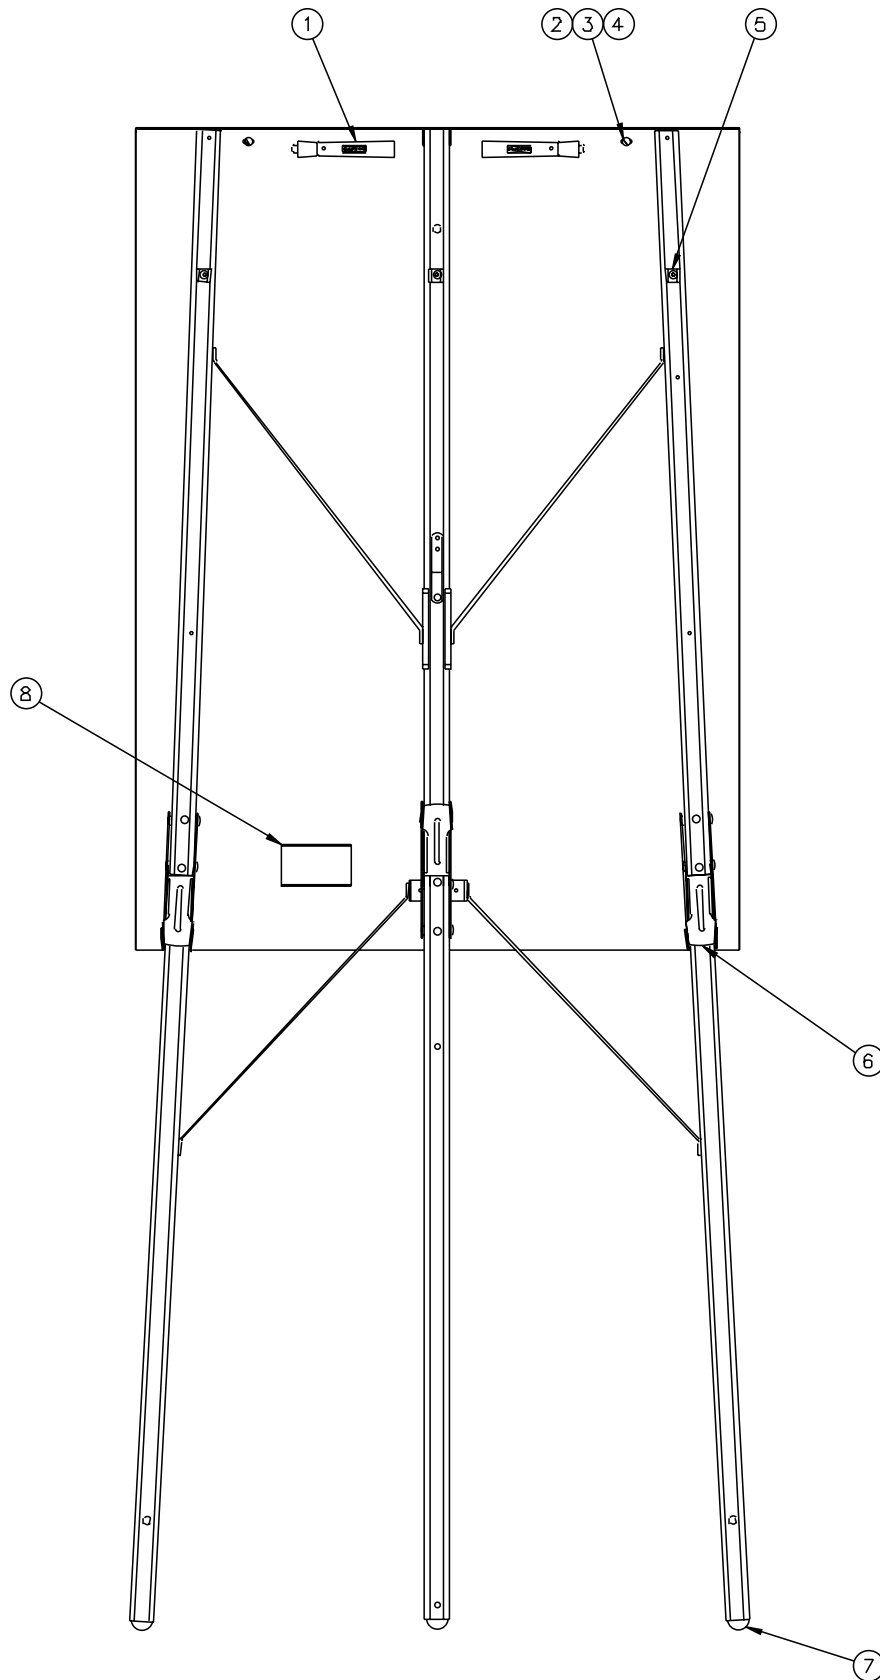

# PAPER PAD AND PORCELAIN EASELS

## PAPER PAD AND PORCELAIN EASELS

Item No.	Da-Lite Part No.	Description	Quantity Required	List Price Each
1	43220	Marker set, one each of four colors. . . . .	0	\$12.00
	43227	Black marker (pricing is per dozen) . . . . .	0	20.00
	43228	Red marker (pricing is per dozen) . . . . .	0	20.00
	43229	Green marker (pricing is per dozen) . . . . .	0	20.00
	43230	Blue marker (pricing is per dozen) . . . . .	0	20.00
2	77157	Machine screw 10 - 32 x 1/2" locking . . . . .	2	0.16
3	45330	Rivnut to hold paper pads . . . . .	2	0.80
4	44725	#10 Internal tooth washer . . . . .	2	0.08
5	52977	Leg locking spring . . . . .	3	0.80
6	52950	Leg release . . . . .	3	0.60
7	52938	Rubber foot . . . . .	3	0.70
8	75753	Eraser holder (not for Paper Pad) . . . . .	1	3.40