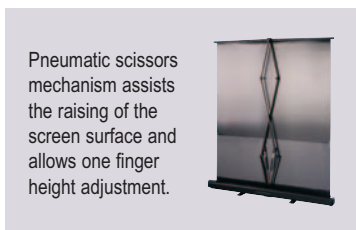

DELUXE INSTA-THEATER™

Portable Screen that Sets Up in Seconds

- Unique feature of a pneumatic scissors mechanism for raising and lowering the screen surface.
- Lightweight and self-standing so it goes anywhere. Perfect for traveling or business presentations.
- Available in a 60", 80" or 100" diagonal size with our exclusive Wide Power screen surface.

Wide Power fabric will be seamless in all sizes.

Open case, pull up screen. It's that easy!

Pneumatic scissors mechanism assists the raising of the screen surface and allows one finger height adjustment.