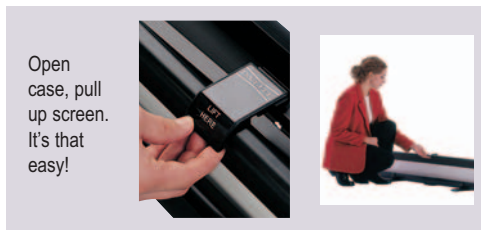

DELUXE INSTA-THEATER™

Portable Screen that Sets Up in Seconds

- Unique feature of a pneumatic scissors mechanism for raising and lowering the screen surface.
- Lightweight and self-standing so it goes anywhere. Perfect for traveling or business presentations.
- Available in a 60", 80" or 100" diagonal size with our exclusive Wide Power screen surface.

Wide Power fabric will be seamless in all sizes.

Open case, pull up screen. It's that easy!

Pneumatic scissors mechanism assists the raising of the screen surface and allows one finger height adjustment.